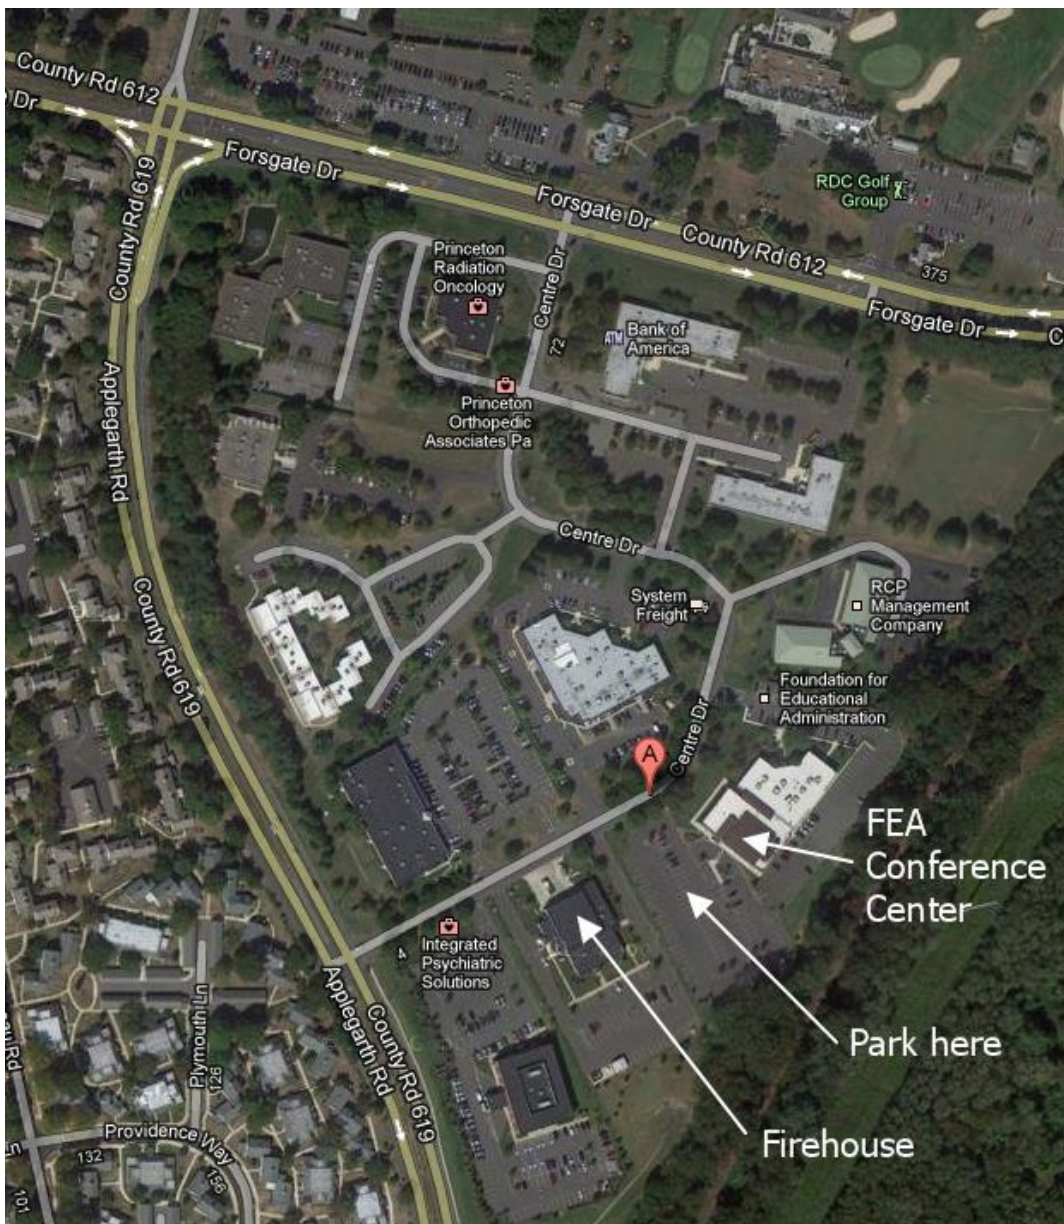

Cold Lunch Buffet Option

You may order a cold lunch buffet with your application. The buffet consists of an assortment of sandwiches and wraps, small cup of coleslaw or macaroni salad, chips, pickles, mayo and mustard packets, dessert tray and beverage. Prices are given on the website.

For those persons desiring to eat out, the last two pages provide a list of suggestions.

Location

Photorama is held in the FEA Conference Center located at 12 Center Drive, Monroe Township, NJ 08831.

GPS Coordinates: 40.339307, -74.461525 –or- 40° 20' 21.5046", -74° 27' 41.4894"

The image below shows where the conference center is located on Centre Drive.